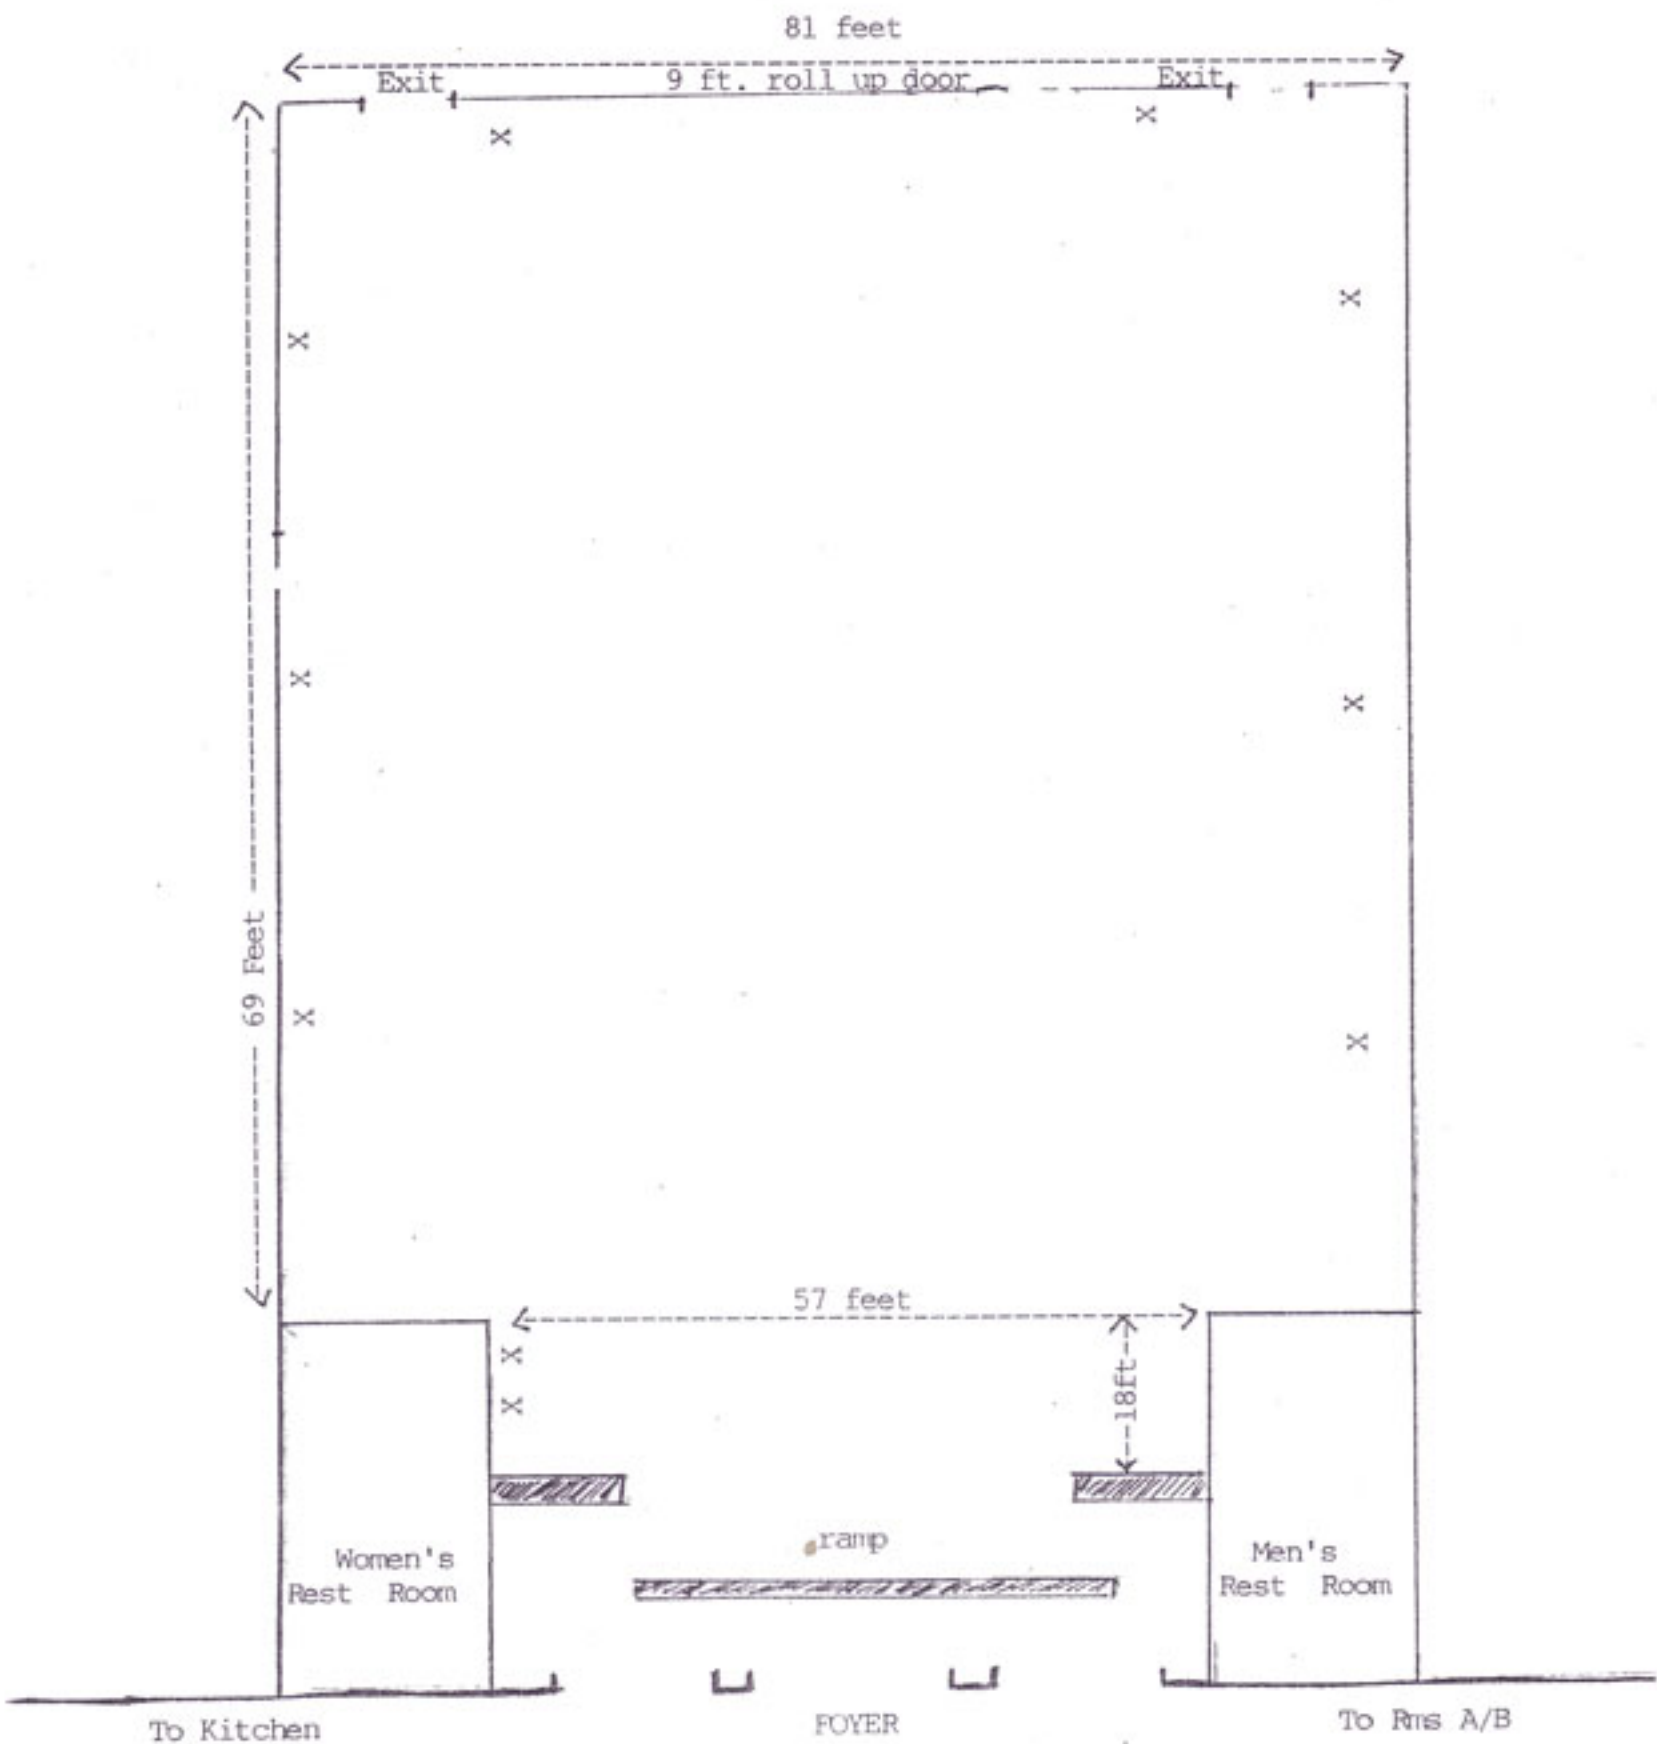

424 S. Northington St., Prattville, Alabama  
AUDITORIUM

X denotes 20 amp circuit. There are 10 double outlets in the room.